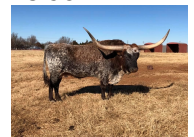

BENTOAK RANCH

BW Platinum Bar

Date of Birth: 12/11/2012
Registration 1: 261548
Breeder: Don & Lois Huber
Owner: Don & Lois Huber

Courtesy of Bent Oak Ranch

The ultimate horn producing pedigree. She has 12 over 80" TT in her pedigree it just dont get much better. She is tall, long and deep Her future is nothing but anticipation. Have anumber of heifers out of her and they are projected to the upper 80" and 90"TT at maturity, she has a super heifer out of RR Sweet Brindle Dust at side Eposed bACK TO HIMs

Total Horn: 102.0000 on 08/08/2020
TTT: 99.1250 on 03/10/2024
Composite: 99.1250 on 03/10/2024

BW Platinum Bar

BIG WIG

MO-REFLEC BAR

Top Caliber

KOOL WHIP

PCC MOTIVADER

Reflec Bar

HUNTS COMMAND RESPECT

HASHBROWN

HUNTS COMMAND RESPECT

CARNIVAL

PCC EVADER

PCC DELTA MARRIET

SHADOW'S REFLECTION

MAXI BAR