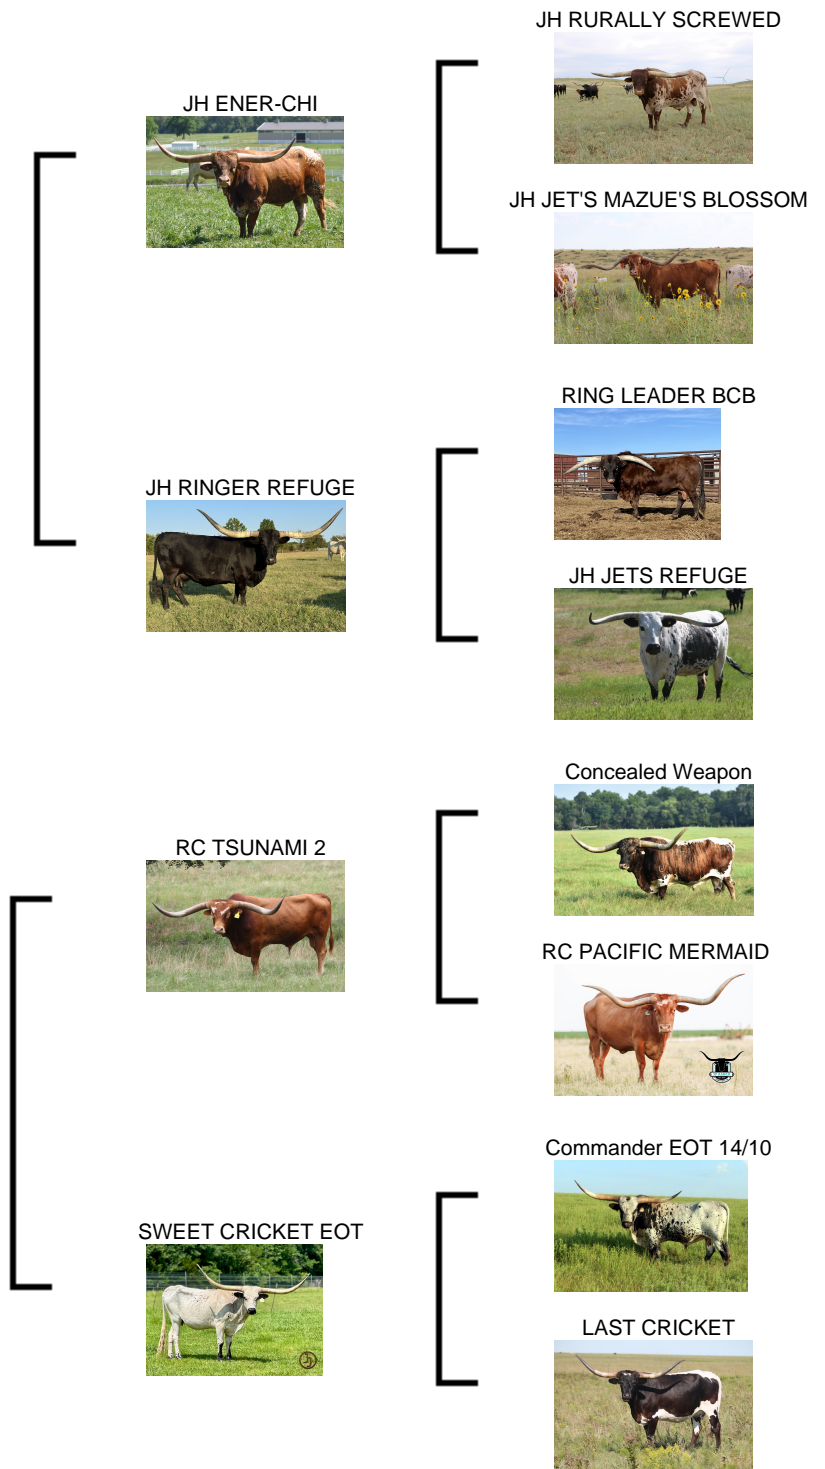

BENTOAK RANCH

BOR Ocean Merimaid

Date of Birth: 11/15/2022
 Registration 1: Pending

Courtesy of Bent Oak Ranch

This beautiful young heifer is a joy to have in the pasture. She will follow you around for cubes at every opportunity. She is out our award winning RL Obsession and has some amazing animals in her pedigree. Add this pest of an heifer to your pasture and see where she will follow you to.

TTT: 41.5000 on 03/10/2024
 Composite: 41.5000 on 03/10/2024

BOR Ocean Merimaid

RL Obsession

JJ OCEAN CRICKET

JH ENER-CHI

JH RURALLY SCREWED

JH JET'S MAZUE'S BLOSSOM

RING LEADER BCB